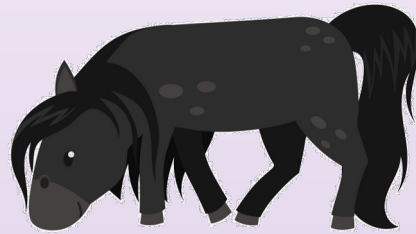

Van Massenhoven Farm Tour Trivia

1. How many horses do you see in the video?
2. How old is Ruby?
3. What type of horse is Lightning?
4. What is the name for the blue shed the horses use in the winter?
5. What makes Simba an Appaloosa horse?
6. What colour(s) make a buckskin horse?
7. What is the correct name for a light coated horse with a light mane and tail?
8. Who is Trixie?
9. What is the job of a barn cat?
10. How many peafowl live at the Van Massenhoven farm?

Van Massenhoven Farm Tour Trivia Answer Key

1. 4

2. 5 years old

3. A pony

4. Lean-to shed

5. Brown and white mixed coat

Fun fact: Appaloosa horses can be different colours but will always have the spots!

6. Light brown coat with dark mane and tail